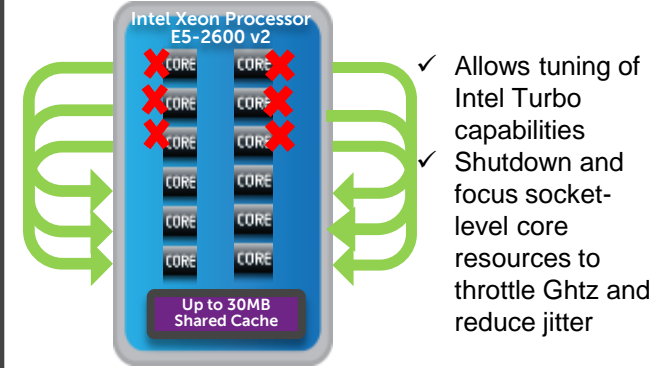

The most efficient input and output

Expandable
& flexible

Internal, with
low latency

Efficient
& internal

Drive performance with VRTX server nodes

Proven PowerEdge server nodes deliver workhorse performance and density without compromise

- Feature-rich, 2-socket, half-height M520 & M620 server nodes combine superb performance with exceptional flexibility
 - M620 – 50% more memory than nearest competitor for greater consolidation and virtualization
 - M520 – outstanding platform for mainstream business applications
- No compromise, enterprise-class high availability features
 - First to market with dual SD cards for redundant hypervisors
 - Many RAID options tailored to specific needs
 - Optional hot plug and swappable power supply units, HDD's and fans in the VRTX chassis
- Comprehensive, intelligent systems management

PowerEdge M620

PowerEdge M520

Dell Exclusive Features!

Dell PowerEdge features available for your E5-2600v2 environment!

Dell Fault Resilient Memory

- ✓ Protected memory zone for VMWare
- ✓ Works with vSphere 5.5 Reliable Memory Technology

Dell Express Flash

- ✓ External HDD-like customer experience
- ✓ Hot-swappable & fault tolerant PCIe SSD performance

Dell Processor Acceleration Technology

- ✓ Allows tuning of Intel Turbo capabilities
- ✓ Shutdown and focus socket-level core resources to throttle GHz and reduce jitter