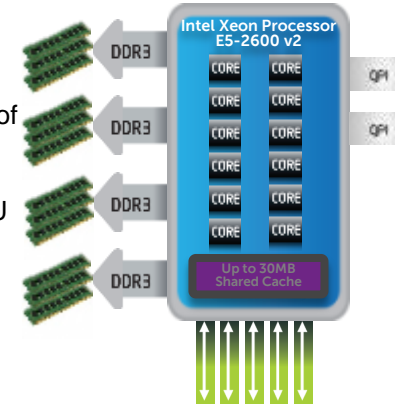

Leading Blade Memory Densities

- ✓ All the density, none of the compromises with 24 DIMMs of DDR3 memory
- ✓ 3xDIMMs per channel & a 10U chassis? Only with Dell!