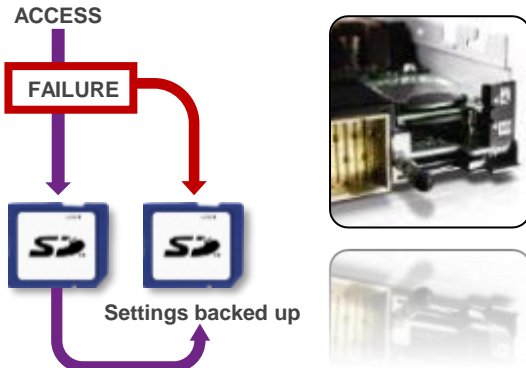

Dell Express Flash

- ✓ External HDD-like customer experience
- ✓ Hot-swappable & fault tolerant PCIe SSD performance

Dell Processor Acceleration Technology

- ✓ Allows tuning of Intel Turbo capabilities
- ✓ Shutdown and focus socket-level core resources to throttle GHz and reduce jitter

Fail-Safe Virtualization

- ✓ In combination with FRM, provides unsurpassed industry protection for virtual machines!

PowerEdge VRTX

- ✓ Deployment flexibility into converged infrastructures designed for both Small and Medium Business (VRTX) as well as Large Datacenters (M1000e)
- ✓ Industry leading Compute + PCIe Solution Densities