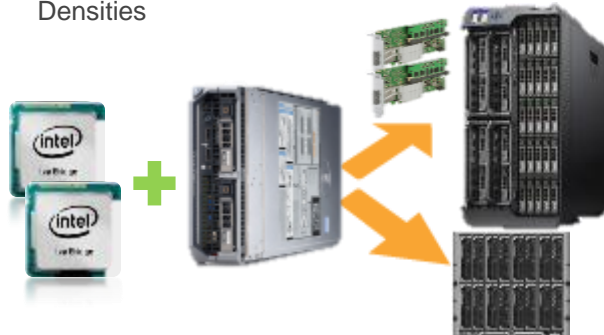

PowerEdge M620

PowerEdge M520

Dell Exclusive Features!

Dell PowerEdge features available for your E5-2600v2 environment!

Dell Fault Resilient Memory

- ✓ Protected memory zone for VMWare
- ✓ Works with vSphere 5.5 Reliable Memory Technology

Dell Express Flash

- ✓ External HDD-like customer experience
- ✓ Hot-swappable & fault tolerant PCIe SSD performance

Dell Processor Acceleration Technology

- ✓ Allows tuning of Intel Turbo capabilities
- ✓ Shutdown and focus socket-level core resources to throttle GHz and reduce jitter

Fail-Safe Virtualization

- ✓ In combination with FRM, provides unsurpassed industry protection for virtual machines!

PowerEdge VRTX

- ✓ Deployment flexibility into converged infrastructures designed for both Small and Medium Business (VRTX) as well as Large Datacenters (M1000e)
- ✓ Industry leading Compute + PCIe Solution Densities