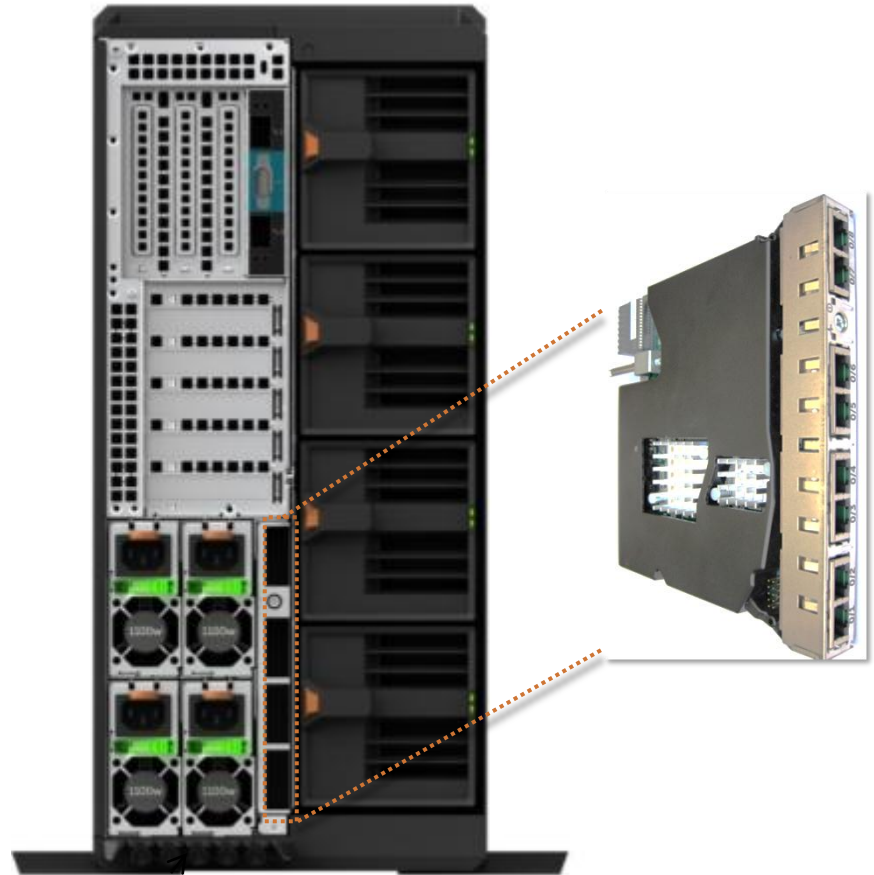

Award-winning PowerEdge servers

- Feature-rich
- 2-socket, half-height servers
- Superb performance with exceptional flexibility

Enterprise-class features

- High availability features
- Floor/desk or 5U rack mount option

VRTX for deskside

VRTX for rack

Highly efficient shared storage

Grow at your own pace and easily add when needed

Scalable:
up to 48TB

Flexible:
2.5" or 3.5" drives

Fast:
low latency & full access

Simplified and fast networking

The most efficient input and output

Expandable
& flexible

Internal, with
low latency

Efficient
& internal

Drive performance with VRTX server nodes

Proven PowerEdge server nodes deliver workhorse performance and density without compromise

- Feature-rich, 2-socket, half-height M520 & M620 server nodes combine superb performance with exceptional flexibility
 - M620 – 50% more memory than nearest competitor for greater consolidation and virtualization
 - M520 – outstanding platform for mainstream business applications
- No compromise, enterprise-class high availability features
 - First to market with dual SD cards for redundant hypervisors
 - Many RAID options tailored to specific needs
 - Optional hot plug and swappable power supply units, HDD's and fans in the VRTX chassis
- Comprehensive, intelligent systems management