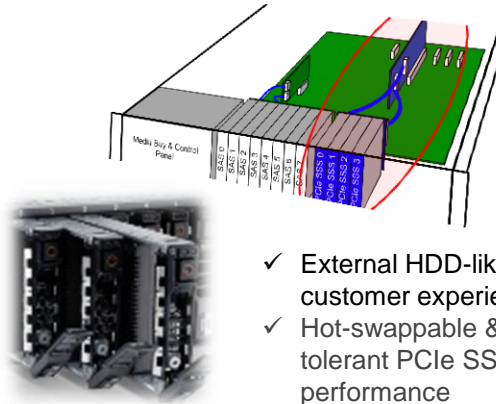

- Feature-rich, 2-socket, half-height M520 & M620 server nodes combine superb performance with exceptional flexibility
 - M620 – 50% more memory than nearest competitor for greater consolidation and virtualization
 - M520 – outstanding platform for mainstream business applications
- No compromise, enterprise-class high availability features
 - First to market with dual SD cards for redundant hypervisors
 - Many RAID options tailored to specific needs
 - Optional hot plug and swappable power supply units, HDD's and fans in the VRTX chassis
- Comprehensive, intelligent systems management

PowerEdge M620

PowerEdge M520

Dell Exclusive Features!

Dell PowerEdge features available for your E5-2600v2 environment!

Dell Fault Resilient Memory

- ✓ Protected memory zone for VMWare
- ✓ Works with vSphere 5.5 Reliable Memory Technology

Dell Express Flash

- ✓ External HDD-like customer experience
- ✓ Hot-swappable & fault tolerant PCIe SSD performance

Dell Processor Acceleration Technology

- ✓ Allows tuning of Intel Turbo capabilities
- ✓ Shutdown and focus socket-level core resources to throttle GHz and reduce jitter

Fail-Safe Virtualization

- ✓ In combination with FRM, provides unsurpassed industry protection for virtual machines!

PowerEdge VRTX

- ✓ Deployment flexibility into converged infrastructures designed for both Small and Medium Business (VRTX) as well as Large Datacenters (M1000e)
- ✓ Industry leading Compute + PCIe Solution Densities