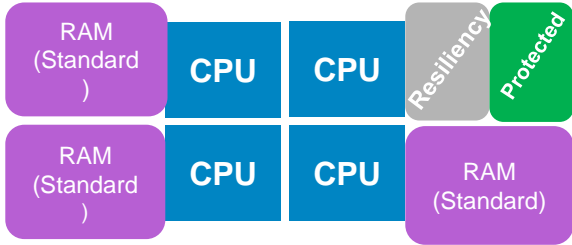

The most efficient input and output

Expandable
& flexible

Internal, with
low latency

Efficient
& internal

Drive performance with VRTX server nodes

Proven PowerEdge server nodes deliver workhorse performance and density without compromise

- Feature-rich, 2-socket, half-height M520 & M620 server nodes combine superb performance with exceptional flexibility
 - M620 – 50% more memory than nearest competitor for greater consolidation and virtualization
 - M520 – outstanding platform for mainstream business applications
- No compromise, enterprise-class high availability features
 - First to market with dual SD cards for redundant hypervisors
 - Many RAID options tailored to specific needs
 - Optional hot plug and swappable power supply units, HDD's and fans in the VRTX chassis
- Comprehensive, intelligent systems management

PowerEdge M620

PowerEdge M520

Dell Exclusive Features!

Dell PowerEdge features available for your E5-2600v2 environment!

Dell Fault Resilient Memory

- ✓ Protected memory zone for VMWare
- ✓ Works with vSphere 5.5 Reliable Memory Technology

Dell Express Flash

- ✓ External HDD-like customer experience
- ✓ Hot-swappable & fault tolerant PCIe SSD performance

Dell Processor Acceleration Technology

- ✓ Allows tuning of Intel Turbo capabilities
- ✓ Shutdown and focus socket-level core resources to throttle GHz and reduce jitter