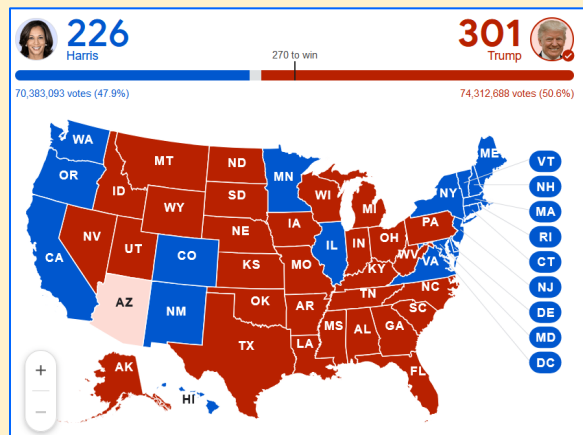

A woman with her hair in a bun, wearing a red crop top and red pants, is captured in mid-air, leaping upwards with her arms extended and hands open. She is wearing white sneakers. The background is a soft, overcast sky.

Time for a
Leap!

Maria Boura
Executive Advisor
Leadership | Strategy | 5G & Beyond

Do we need a leap?

We need growth...

...and
competitiveness

Innovation

The background of the slide is a vibrant, abstract composition of colorful liquid splashes. The colors include bright yellow, orange, red, green, and blue, all set against a clean white background. The splashes are dynamic and fluid, creating a sense of movement and energy.