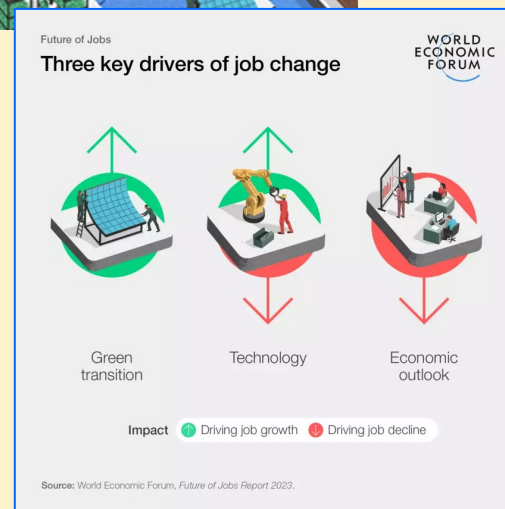

A woman with her hair in a bun, wearing a red crop top and red pants, is captured in mid-air, leaping upwards with her arms extended and hands open. She is wearing white sneakers. The background is a soft, overcast sky.

Time for a
Leap!

Maria Boura
Executive Advisor
Leadership | Strategy | 5G & Beyond

Do we need a leap?

We need growth...

...and
competitiveness

Innovation

The background of the slide is a vibrant, abstract composition of colorful liquid splashes. The colors include bright yellow, orange, red, green, and blue, all set against a clean white background. The splashes are dynamic and fluid, creating a sense of movement and energy.